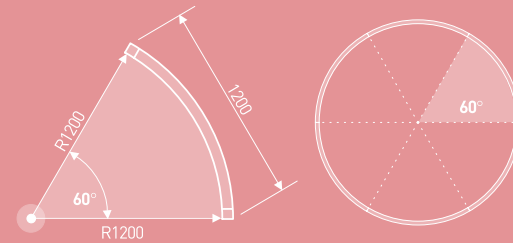

**STRAIGHT**

**FABRIC RADIUS**

**FULLY GLAZED**

**WAVE TOP**

**TOP GLAZED RADIUS**

**TOP WHITEBOARD**

**TOP TOOL RAIL**

**FULLY GLAZED RADIUS**

**FULLY WHITEBOARD**

**CENTRAL TOOL RAIL**

**TOP GLAZED**

OUR RADIUS SCREENS HAVE A 60° RADIUS COVERING A 1200W FLOOR SPAN.

**OUR LEADING SCREEN RANGE.**  
OFFERING A STYLISH ALUMINIUM  
FINISH ON A SLEEK SLIM LINE SCREEN.