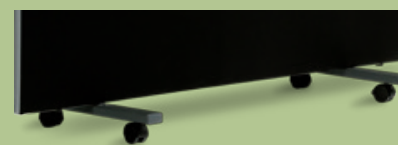

**DESK MOUNTED
CURVE SCREEN**

**DESK MOUNTED
STRAIGHT SCREEN**

**DESK MOUNTED
WAVE SCREEN**

**FREESTANDING
SCREEN**

**FREESTANDING
RADIUS SCREEN**

**FREESTANDING
WAVE SCREEN**

STRAIGHT FEET

DISC FEET

CASTOR FEET

Various brackets can be supplied, please see pricelist for options.

2 WAY LINK

3 WAY LINK
(AVAILABLE 90° & 120°)

4 WAY LINK

Beech

White

Light Grey

Silver

Dark Grey

Black

ATTRACTIVE, ROBUST & PRACTICAL.
OUR D10 RANGE OFFERS A
WINNING COMBINATION.